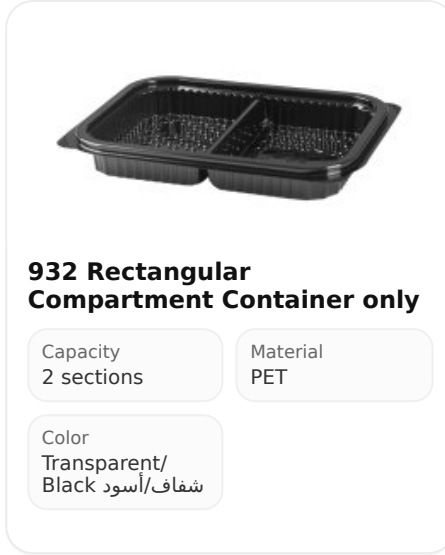

932 Rectangular Compartment Container only

Capacity
2 sections

Material
PET

Color
Transparent/
Black شفاف/أسود