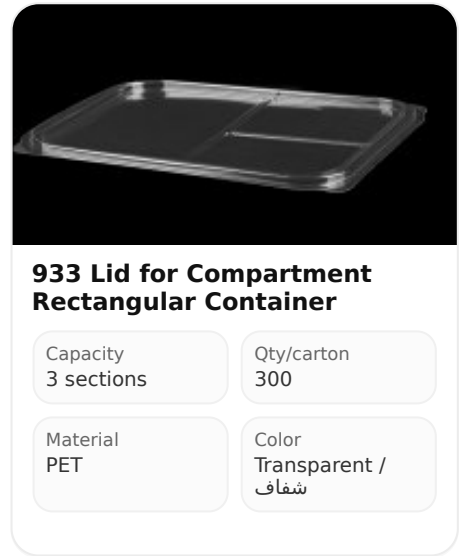

933 Lid for Compartment Rectangular Container

Capacity
3 sections

Qty/carton
300

Material
PET

Color
Transparent /
شفاف