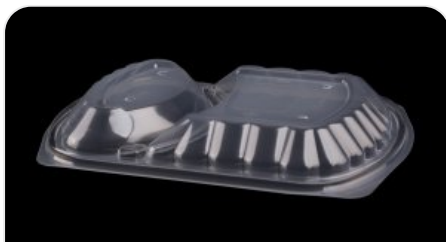

712 Lid for Container Meal

Capacity

Qty/carton