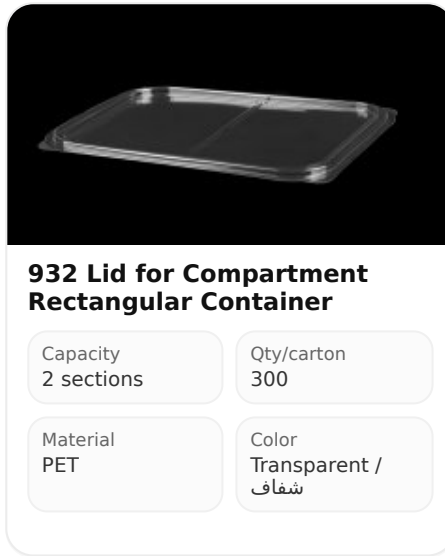

Material  
PET

Color  
Black/  
Transparent  
شفاف/أسود

**934 Compartment Rectangular Container only**

Capacity  
4 sections

Material  
PET

Color  
Black/  
Transparent  
شفاف/أسود

**932 Lid for Compartment Rectangular Container**