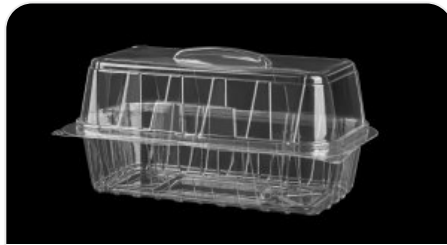

566 Hinged Lid Cake Container

Capacity
6

Qty/carton
200

Material
PET

Color
Transparent /
شفاف