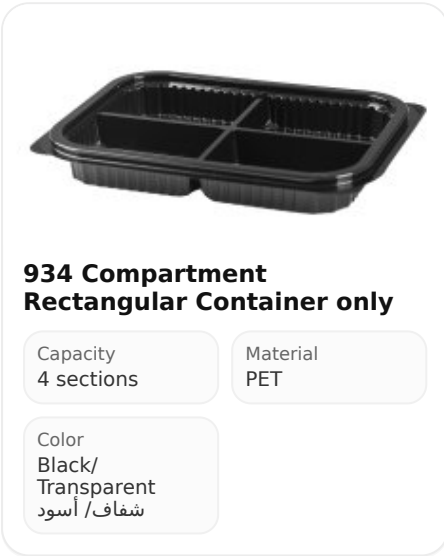

934 Compartment Rectangular Container only

Capacity
4 sections

Material
PET

Color
Black/
Transparent
شفاف/أسود