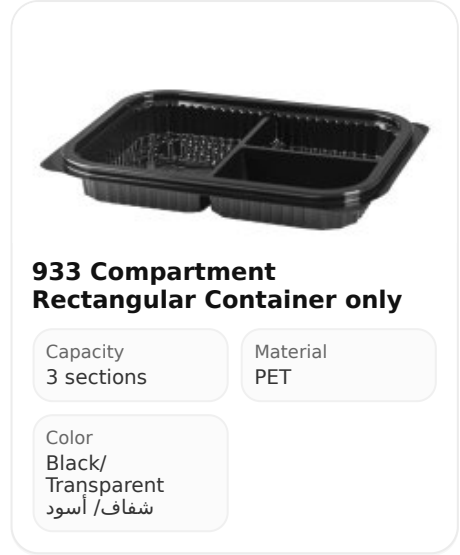

Material  
PET

Color  
شفاف

**932 Rectangular Compartment Container only**

Capacity  
2 sections

Material  
PET

Color  
Transparent/  
Black شفاف/أسود

**933 Compartment Rectangular Container only**

Capacity  
3 sections